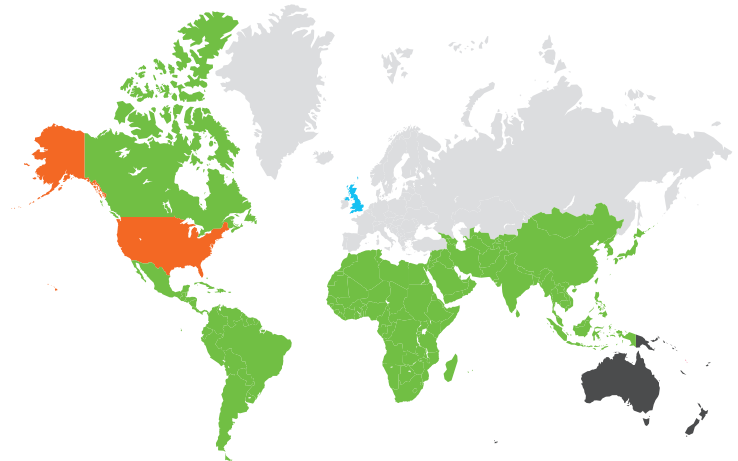

INTERNATIONAL SERVICES

International Standard

Letters up to 100g

Weight up to	Franking			
	Europe Zone 1/2/3	World Zone 1	World Zone 2	World Zone 3
10g	£2.20	£2.20	£2.20	£2.20
20g	£2.20	£2.20	£2.20	£2.20
100g	£2.20	£2.20	£2.20	£2.20

Large Letters

Weight up to and including	Franking			
	Europe Zone 1/2/3	World Zone 1	World Zone 2	World Zone 3
100g	£3.25	£4.20	£4.20	£4.20
250g	£4.95	£6.40	£7.50	£6.55
500g	£5.95	£8.70	£10.55	£9.00
750g	£6.95	£11.35	£14.25	£11.80

International formats

Letters

Letters may be sent up to 100g and mirror domestic letter dimensions.

Large Letters

Large letters may be sent up to 750g, dimensions no greater than 353mm x 250mm x 25mm.

For more information visit: www.royalmail.com/sending/international

Before you mail...

AIR MAIL stickers

International Standard items (except those posted in Northern Ireland for the Irish Republic) need an AIR MAIL sticker, or write 'BY AIR MAIL - PAR AVION' in the top left corner on the front of the item.

Correct postage

Please remember that 1st Class UK postage is not sufficient for posting to any overseas destination (including European countries like the Republic of Ireland).

Some restrictions apply to items sent abroad and these vary from country to country. To check current restrictions and international incidents visit:

www.royalmail.com/sending/international

Key

UK (blue) Europe (grey) World Zone 1 (green) World Zone 2 (black) World Zone 3 (orange)

Please note Singapore is in World Zone 2. USA is in World Zone 3.

For a full list of country destinations by zone, please go to: www.royalmail.com/sending/international

For parcels over 2kg and/or larger than a Medium Parcel size (shown left) - please contact Parcelforce Worldwide, who offer a range of cost effective delivery options. Maximum size limit applies. Visit: www.parcelforce.com

Parcelforce Worldwide offers a range of parcel delivery services to 240 countries and territories worldwide.

Visit: www.parcelforce.com or see the 'Parcelforce Worldwide UK and international parcel services and prices' guide for more information.