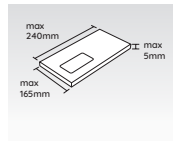

Prices in this table are exempt from VAT.

UK Confirmed/Royal Mail Signed For® and Franking prices using Mailmark®

Confirmed services offer a signature on delivery when you need extra peace of mind.

Royal Mail Signed For®		1st Class	2nd Class
Format	Weight up to and including	Mailmark® Franking	Mailmark® Franking
Letter	100g	£2.56	£2.19
Large Letter	100g	£3.02	£2.63
	250g	£3.66	£3.10
	500g	£4.29	£3.61
	750g	£4.63	£3.89
Small Parcel	1kg	£4.89	£4.19
	2kg	£4.89	£4.19
Medium Parcel	1kg	£6.49	£5.69
	2kg	£6.49	£5.69
	5kg	£8.19	£7.19
	10kg	£8.19	£7.19
	20kg	£12.19	£10.69

Prices in this table are exempt from VAT.

UK Guaranteed

Royal Mail Special Delivery Guaranteed by 1pm*			
Mailmark® Franking Compensation for loss or damage			
Weight up to	Up to £750	Up to £1,000	Up to £2,500
100g	£6.35	£7.35	£9.35
500g	£7.15	£8.15	£10.15
1kg	£8.45	£9.45	£11.45
2kg	£10.65	£11.65	£13.65
10kg	£14.45	£15.45	£17.45
20kg	n/a	n/a	n/a

Letter

Weight up to and including 100g.