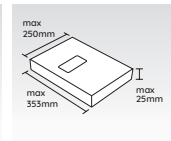

Large Letter

Weight up to and including 750g.